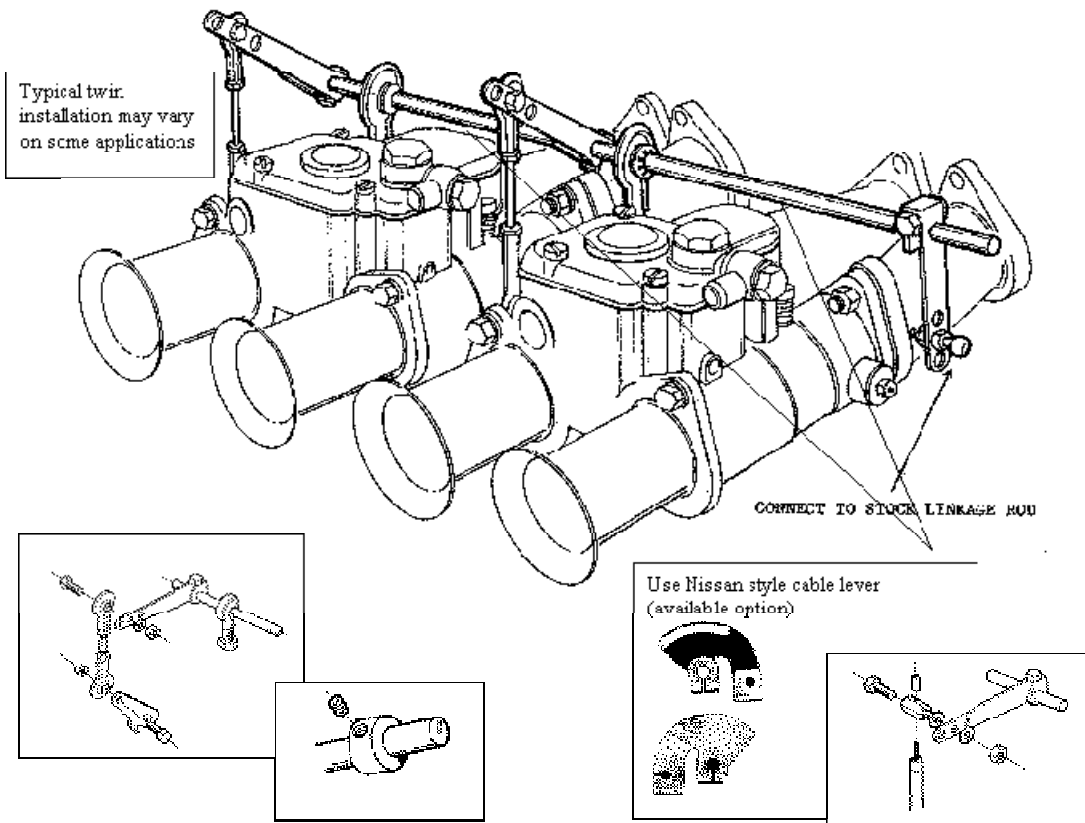

DCOE Cross Bar Linkage (typical) duels, triples

WEBER
CARBURETORS

Distributed by
REDLINE

Available kits

99006-105 for duel carb applications

99006-106 for triple carb applications

INSTALLATION GUIDE/ LINKAGE ASSEMBLY DIAGRAM

These kits are universal in nature and come with all down rods and levers for carb connection. Aircraft rod ends for both linkage support and linkage rod hook up. Also included are cable anchor connections and hardware.

Recommended with use with Redline O Ring soft mount kit 99005 145