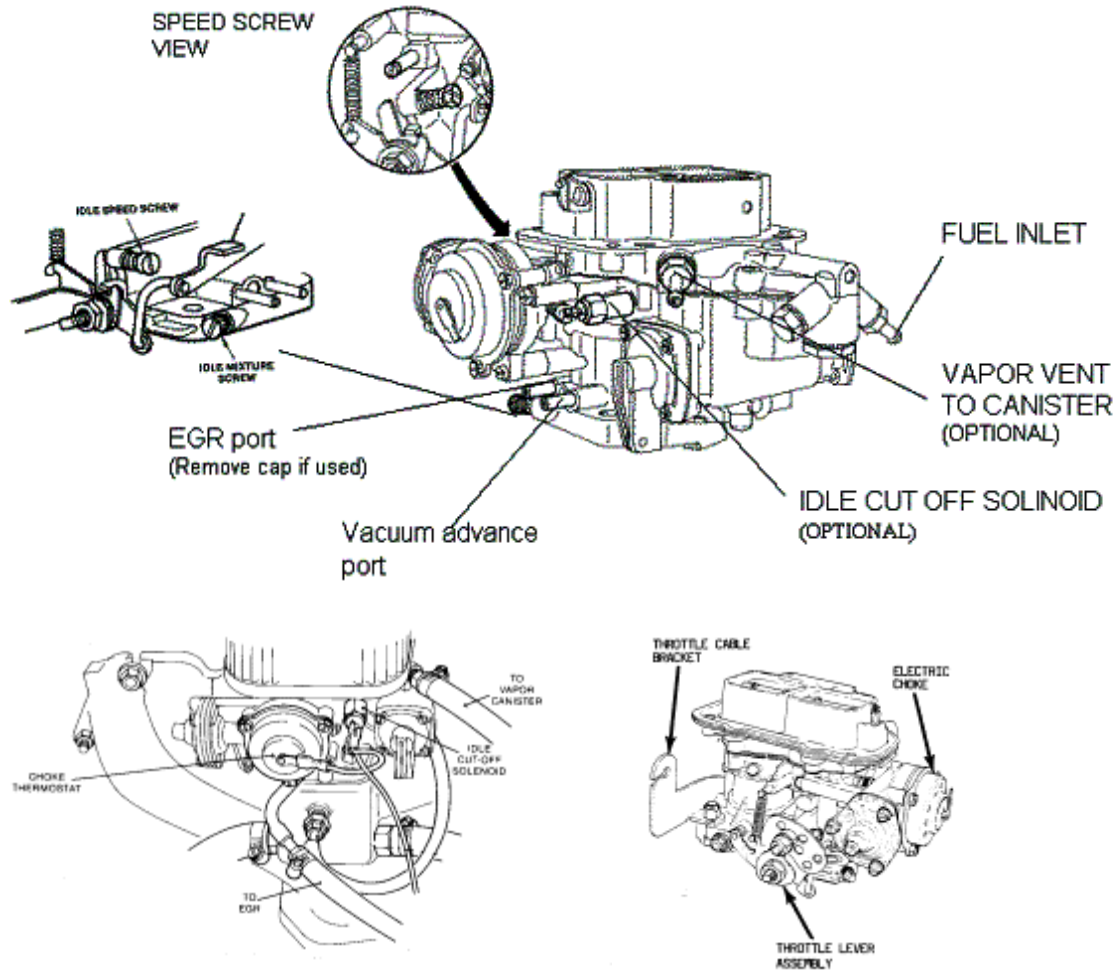

# Typical DGV Carburetor Install Views

**WEBER**  
CARBURETORS

Distributed by  
**REDLINE**

These views may vary depending on application. For general assembly assistance only

To Crankcase Vent