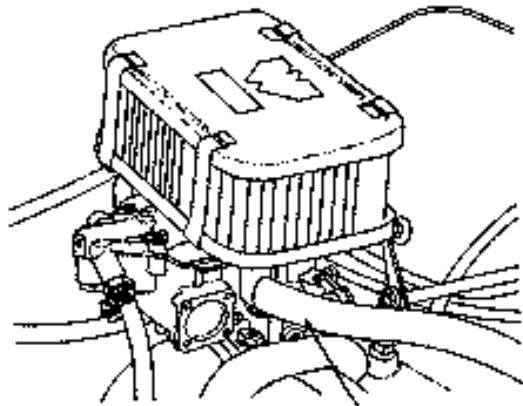

# Typical DGV Carburetor Install Views

**WEBER**  
CARBURETORS

Distributed by  
**REDLINE**

These views may vary depending on application. For general assembly assistance only

To Crankcase Vent